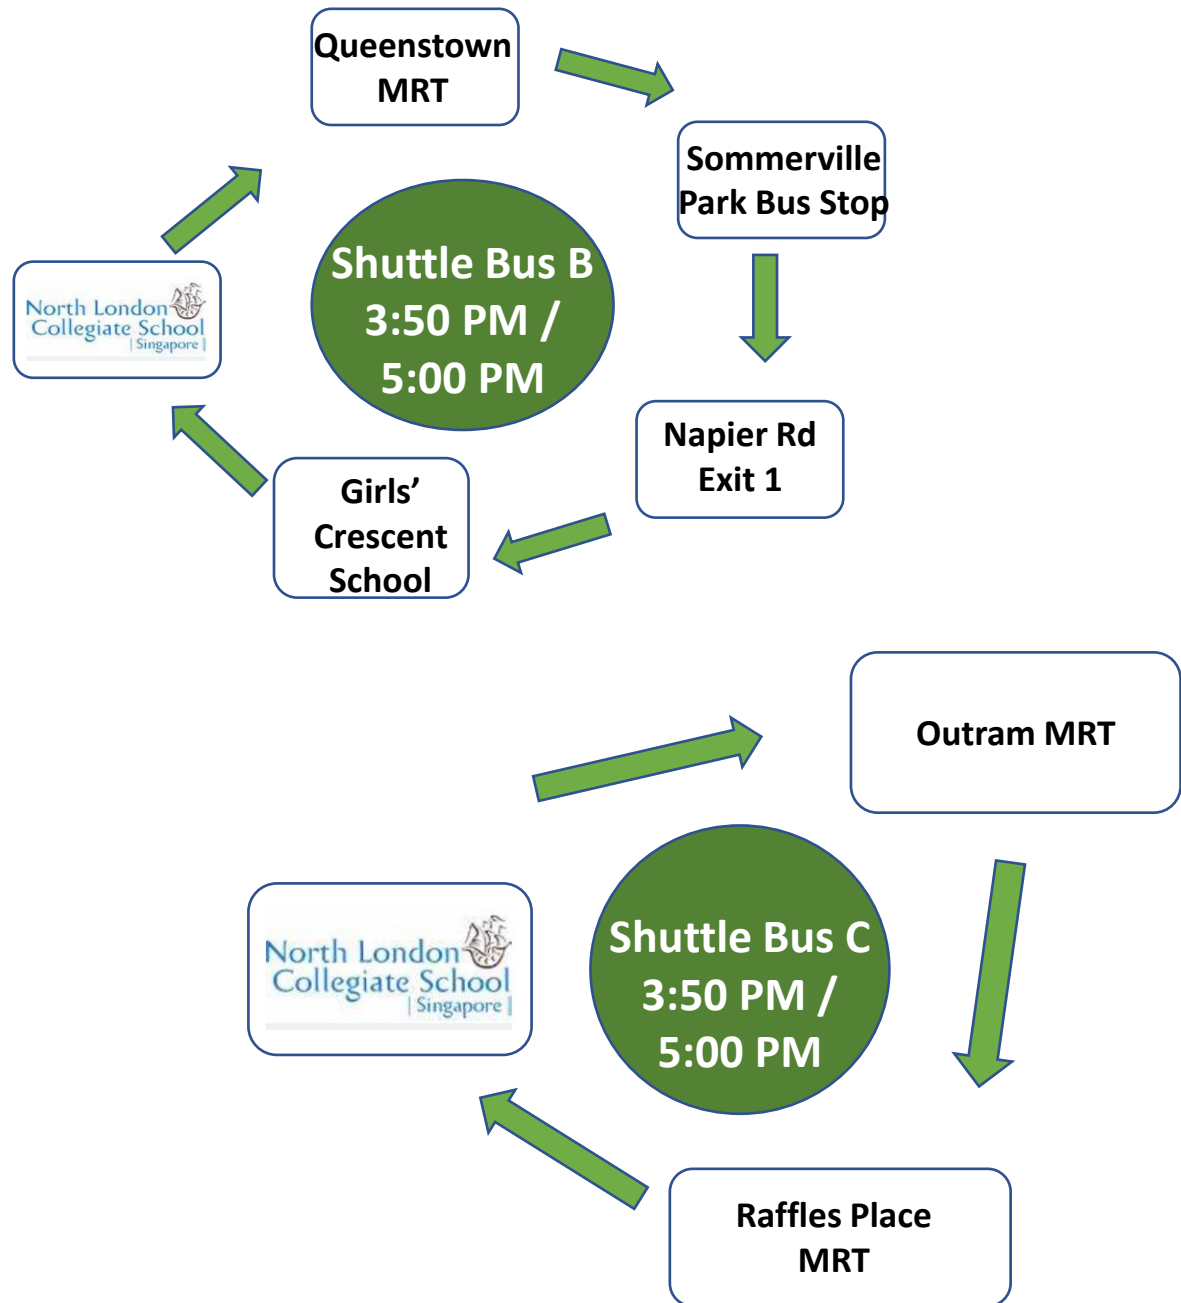

**TONG TAR TRANSPORT  
SERVICE PTE LTD**

# Shuttle Bus A

3:50 PM & 5:00 PM

# Shuttle Bus B

3:50 PM & 5:00 PM

# Shuttle Bus C

3:50 PM & 5:00 PM