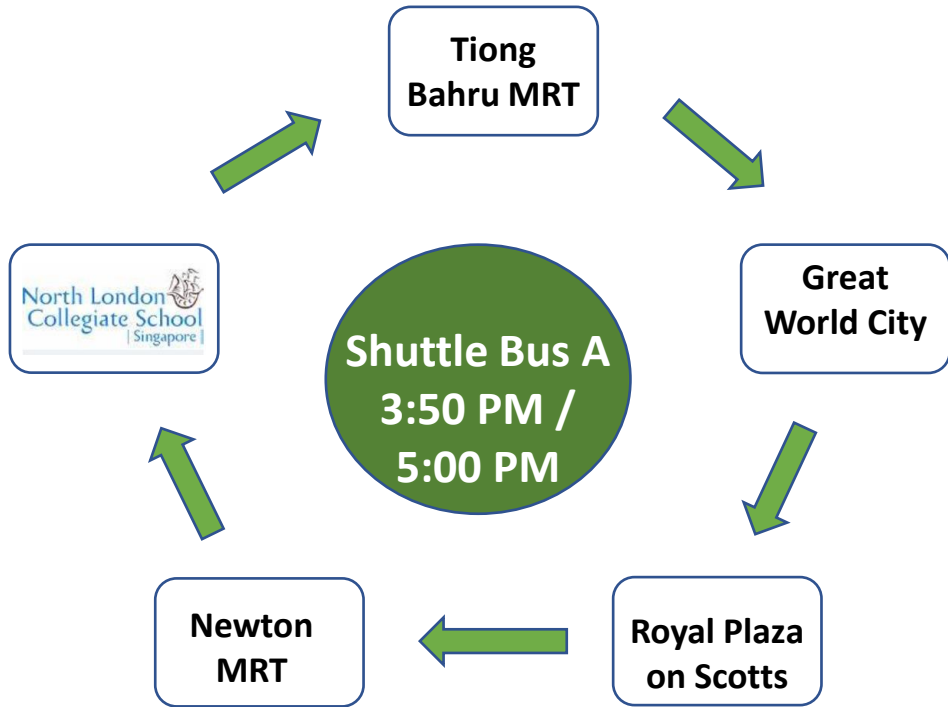

# Shuttle Bus A

3:50 PM & 5:00 PM

# Shuttle Bus B

3:50 PM & 5:00 PM

# Shuttle Bus C

3:50 PM & 5:00 PM