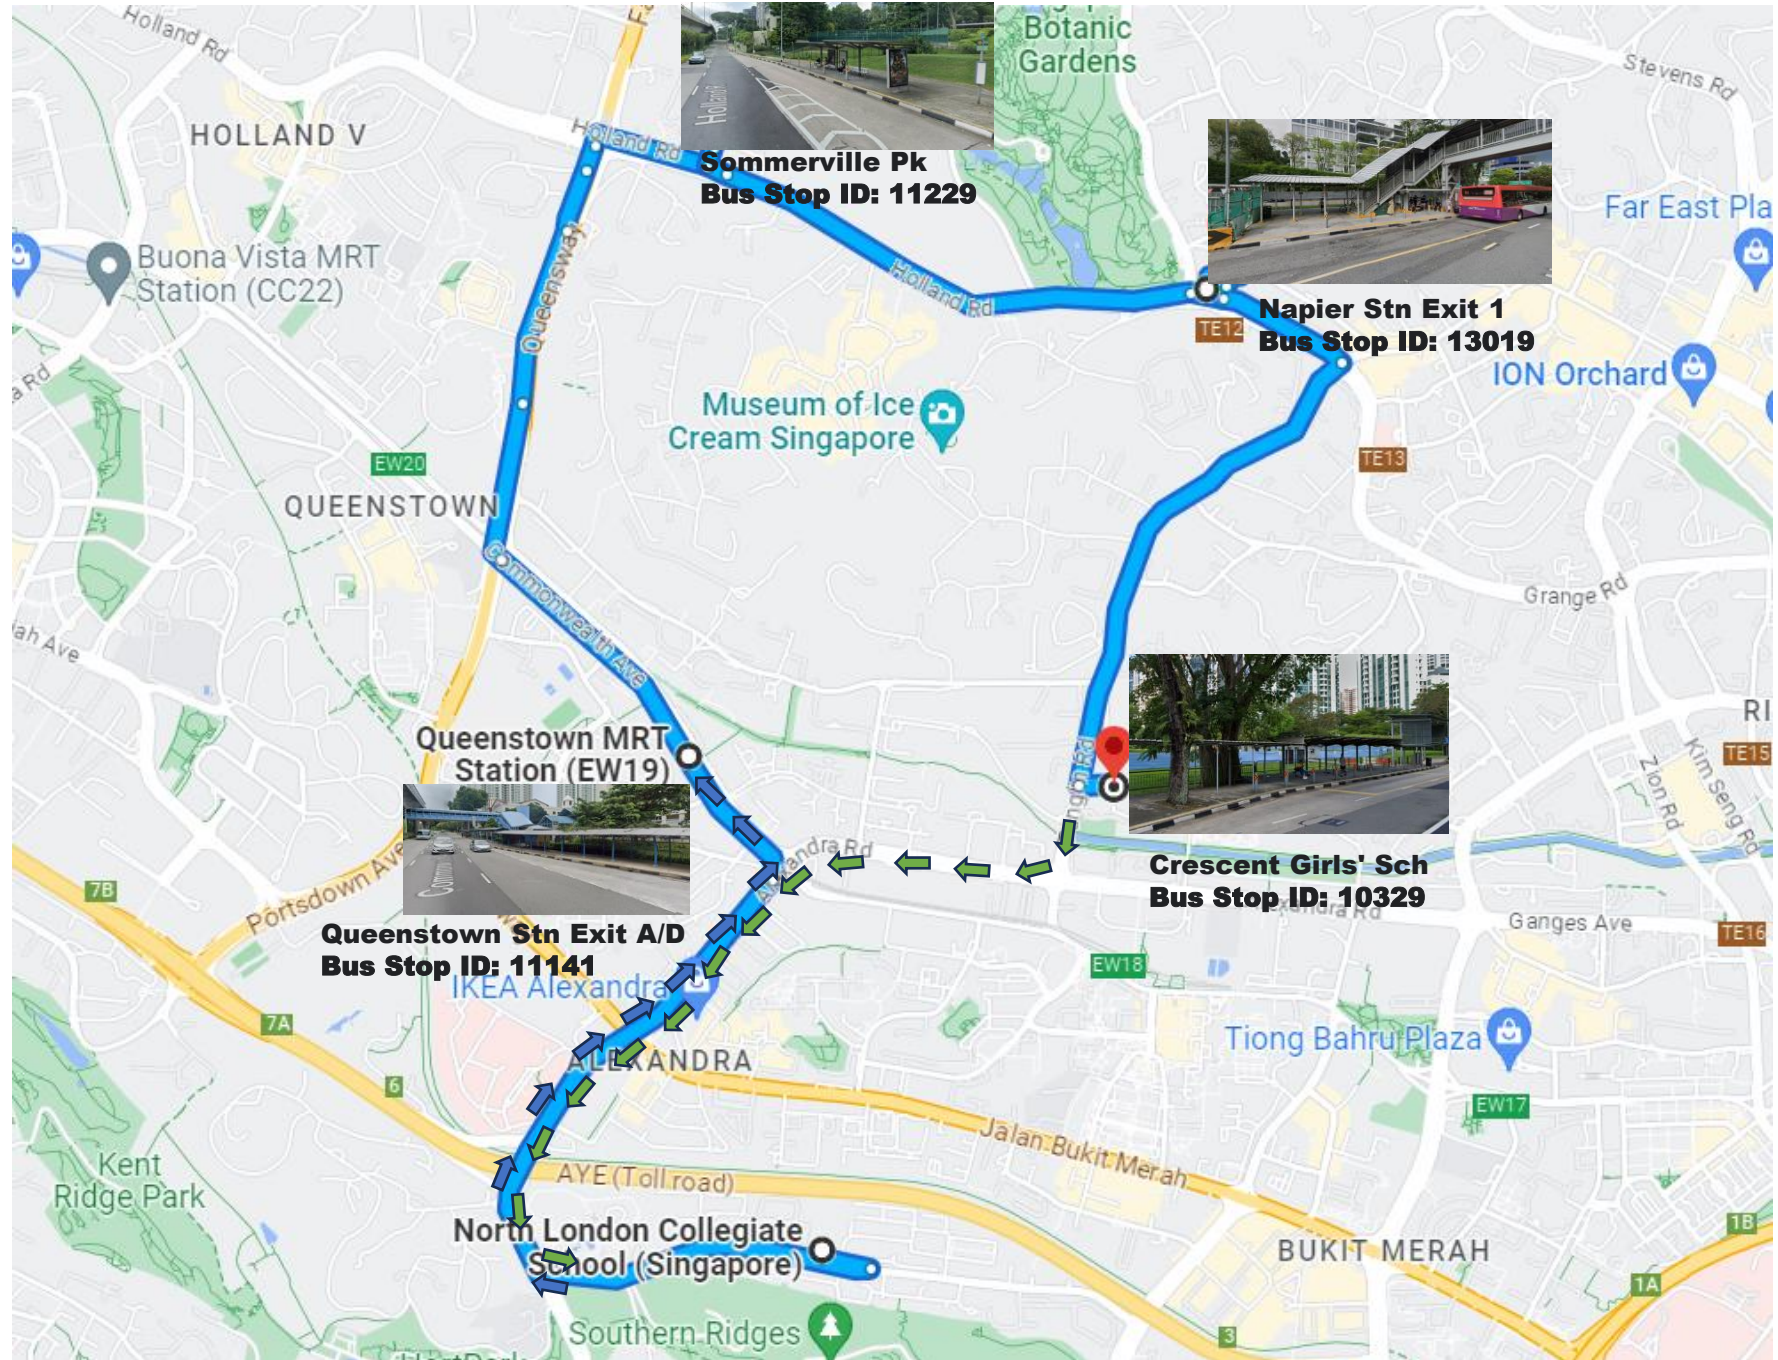

**TONG TAR TRANSPORT  
SERVICE PTE LTD**

# Shuttle Bus A

3:50 PM & 5:00 PM

# Shuttle Bus B

3:50 PM & 5:00 PM

# Shuttle Bus C

3:50 PM & 5:00 PM