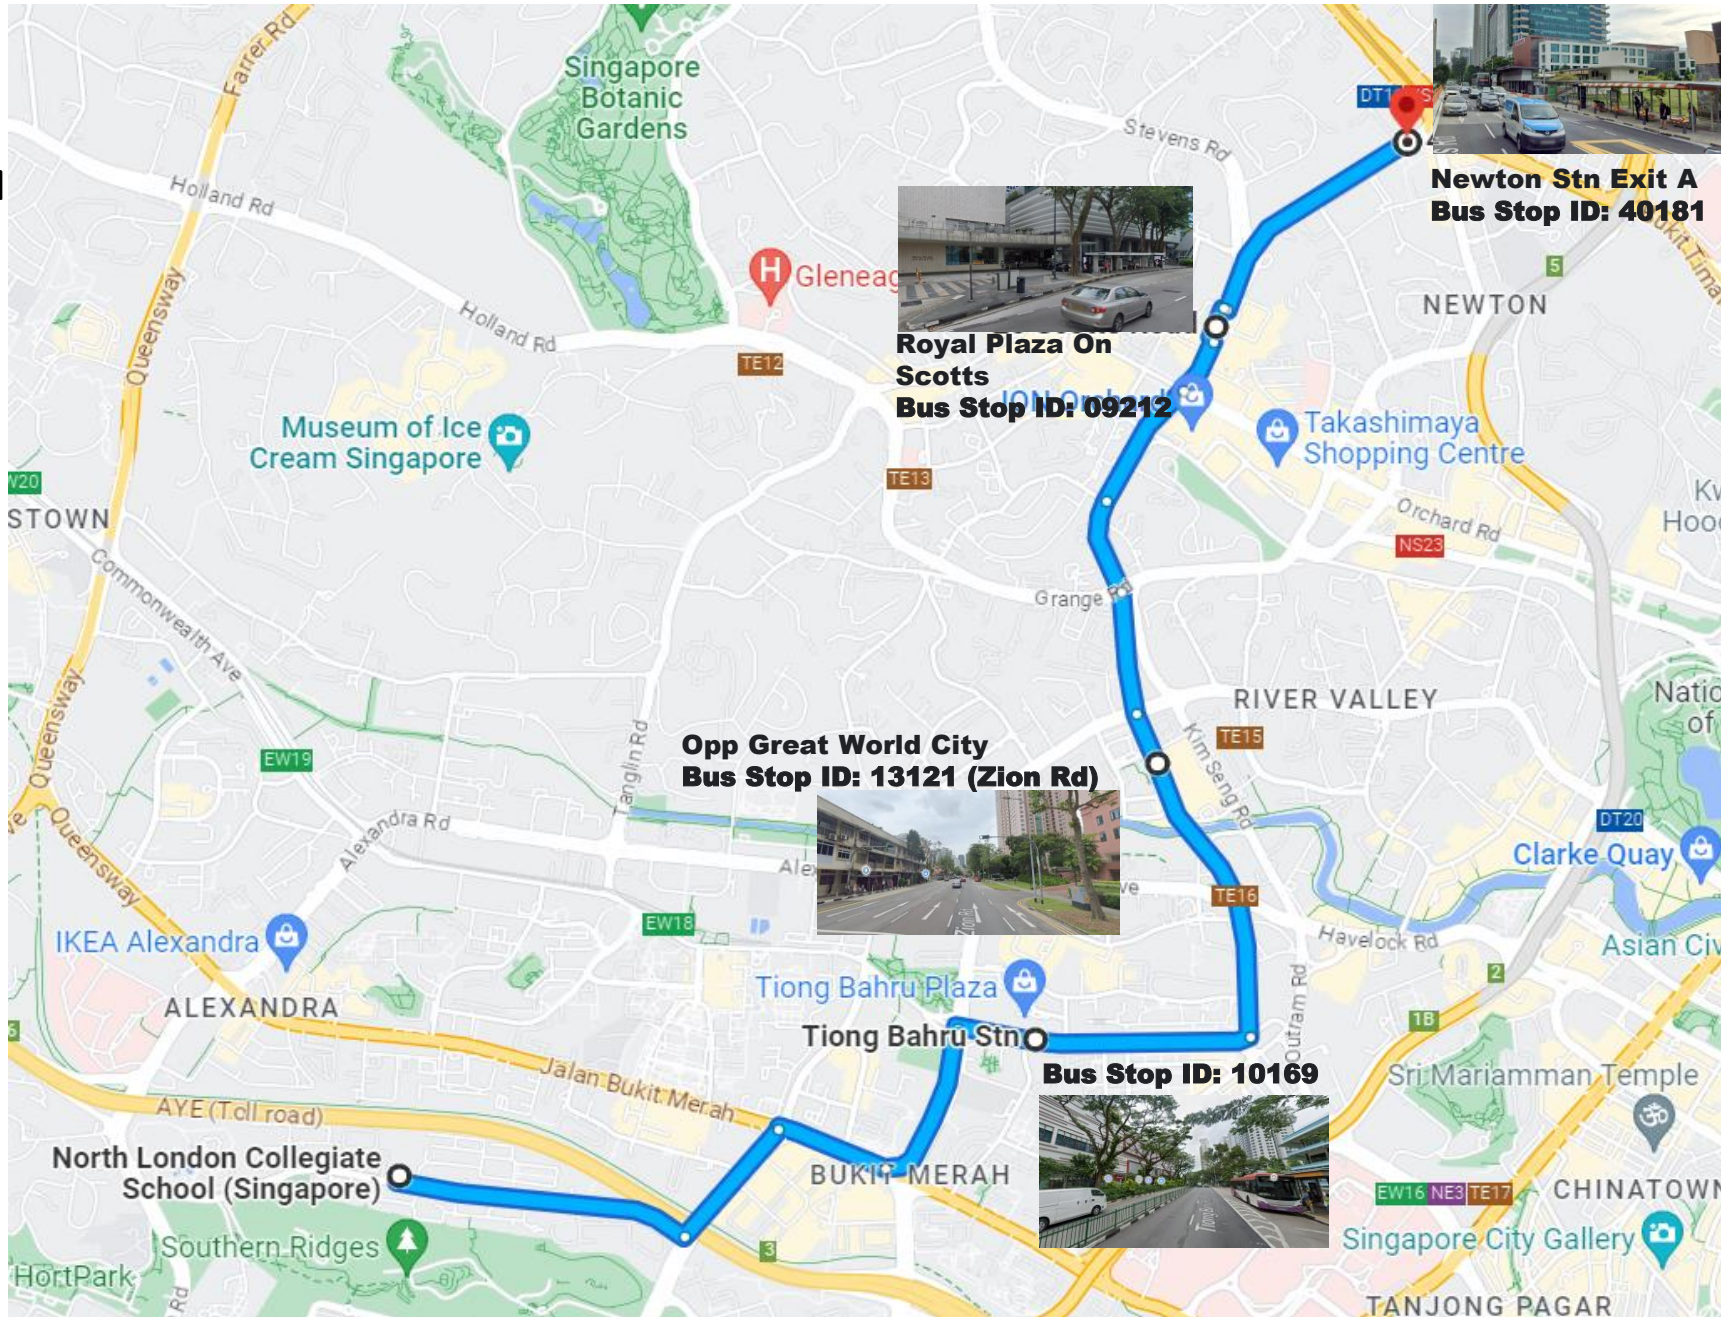

**TONG TAR TRANSPORT  
SERVICE PTE LTD**

# Shuttle Bus A

3:50 PM & 5:00 PM

# Shuttle Bus B

3:50 PM & 5:00 PM

# Shuttle Bus C

3:50 PM & 5:00 PM